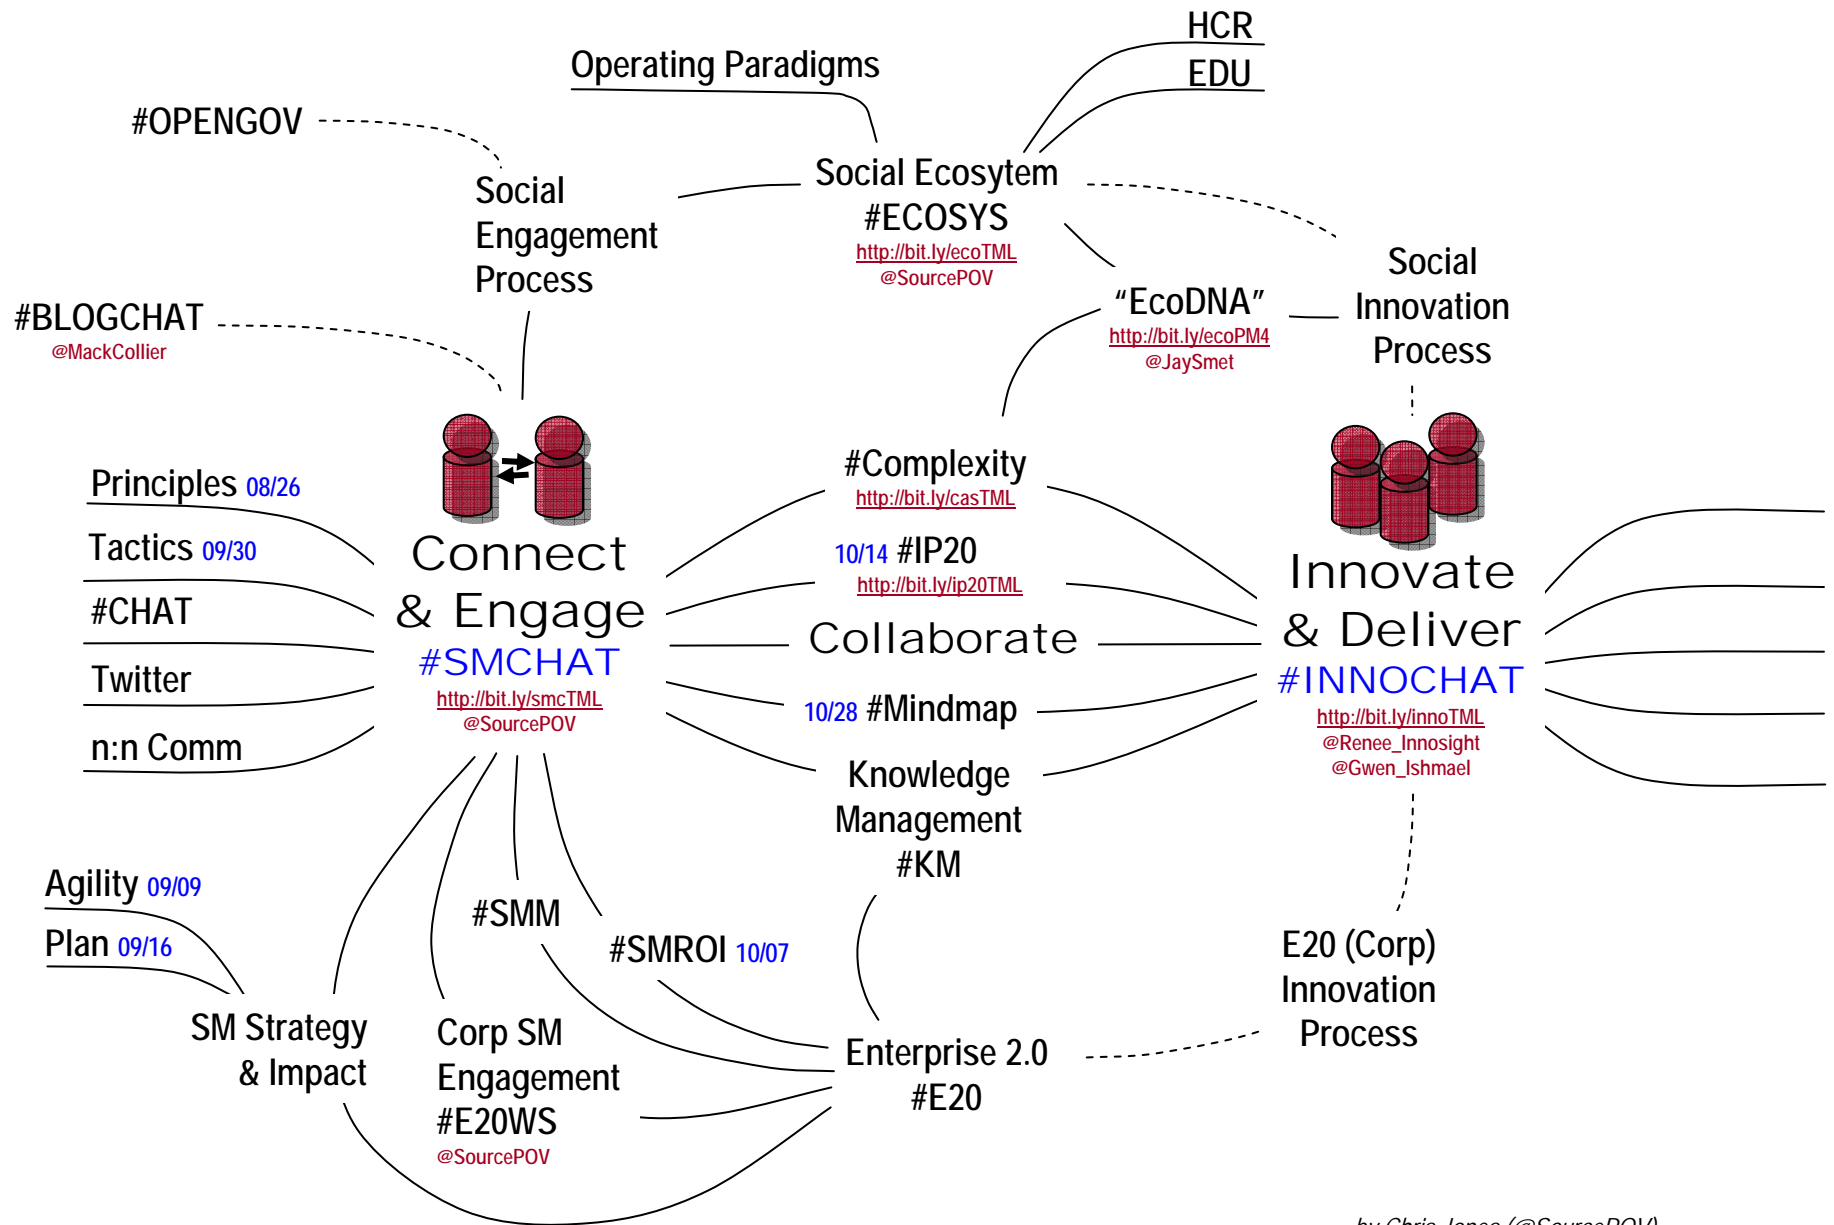

SMchat - INNOchat Mind Map v1.2a 10/28/09

SM Innovation Mind Map v1.2b 10/28/09

A ROADMAP to public resources for "Collaborative Innovation"

by Chris Jones (@SourcePOV)