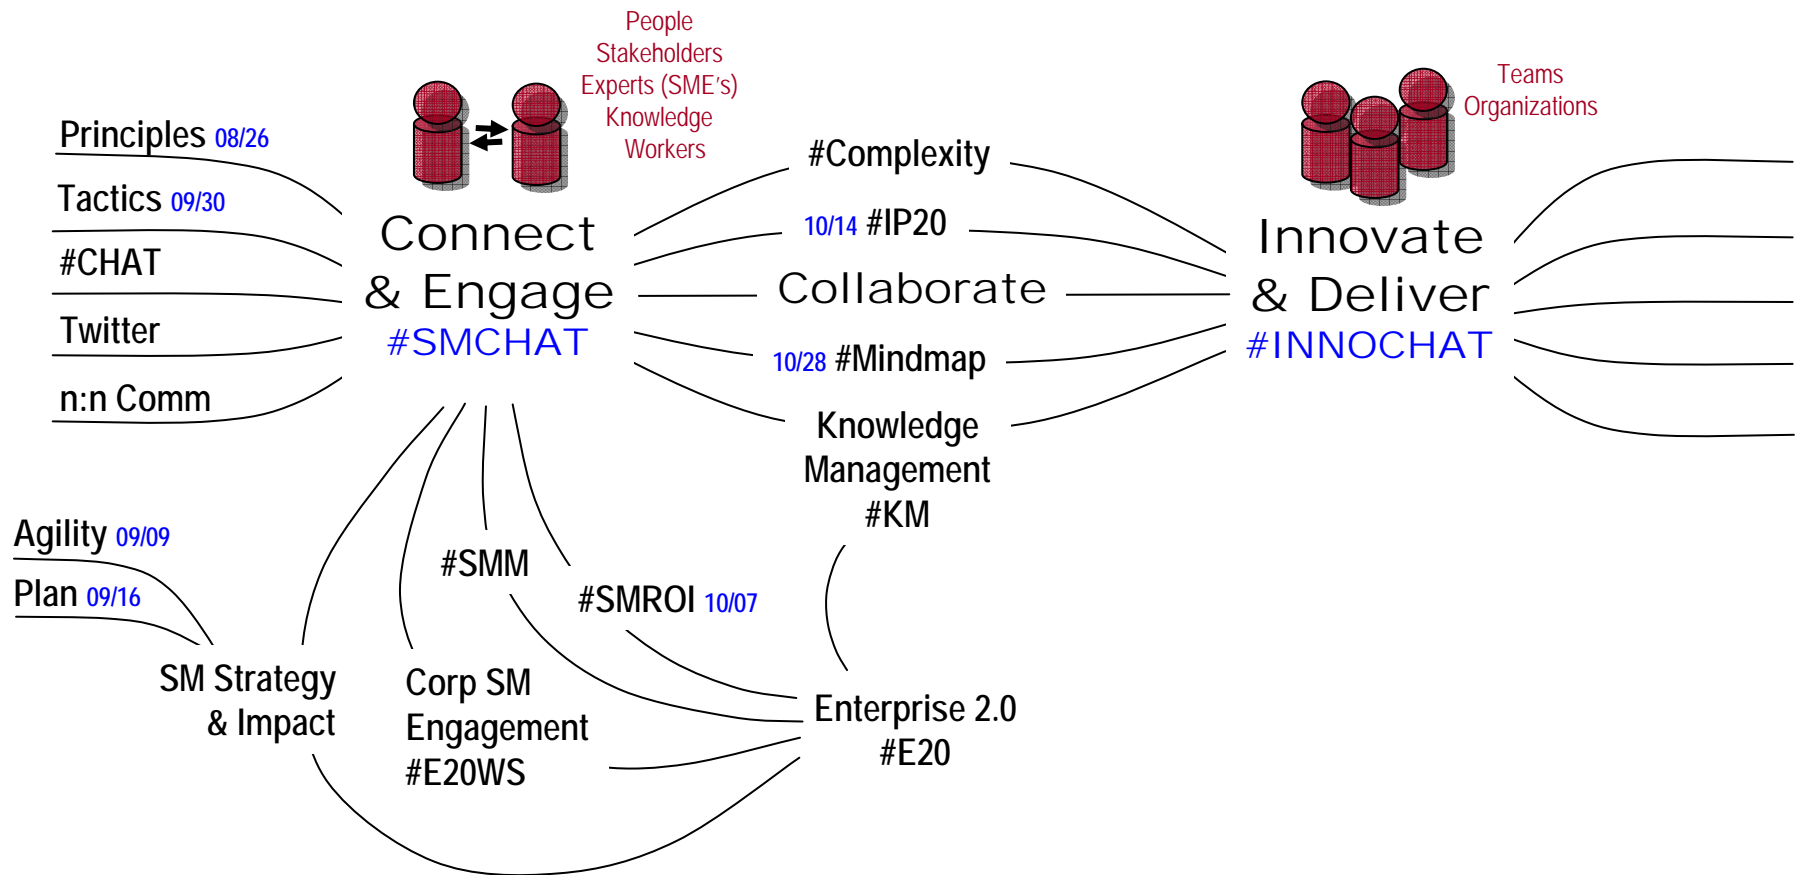

SMchat - INNOchat Mind Map v1.2a 10/28/09

SM Innovation Mind Map v1.2b 10/28/09

A ROADMAP to public resources for "Collaborative Innovation"

by Chris Jones (@SourcePOV)